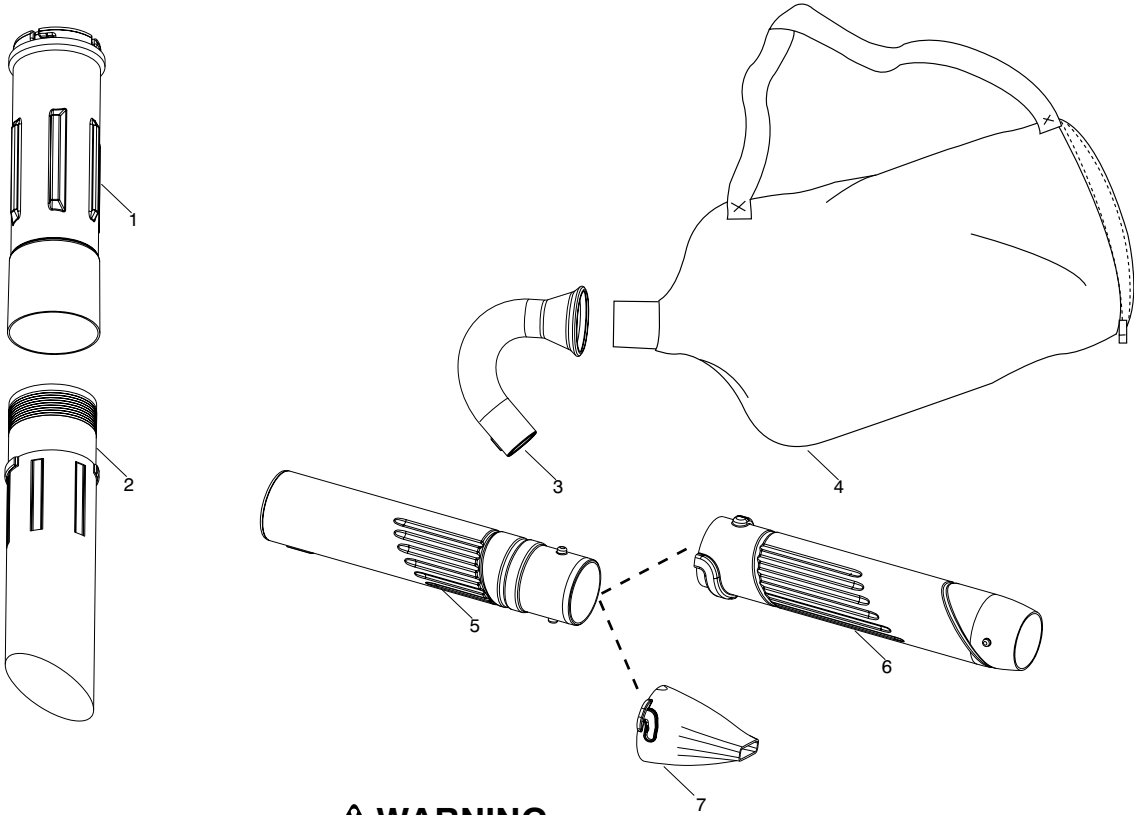

Parts List No. 545164393		Poulan PRO PARTS LIST	MODEL BVM210VS	
Date 4/22/09	Replaces 545164393 - 3/27/09		NOTE : Illustration may differ from actual model due to design changes.	Page: 3

⚠ WARNING

All repairs, adjustments and maintenance not described in the Operator's Manual must be performed by Qualified Service Personnel.

Ref.	Part No.	Description
1.	545099401	Tube - Upper Vac
2.	530095589	Tube - Lower Vac
3.	545139501	Tube - J
4.	530095564	Assy - Vac Bag
5.	545138001	Tube - Upper Blower
6.	545138101	Tube - Lower Blower
7.	545151201	Nozzle - High Speed

✓ = New Part Number For This IPL

★ = Refer to the Service Reference Indicated for more information.(Located at the END of the IPL)